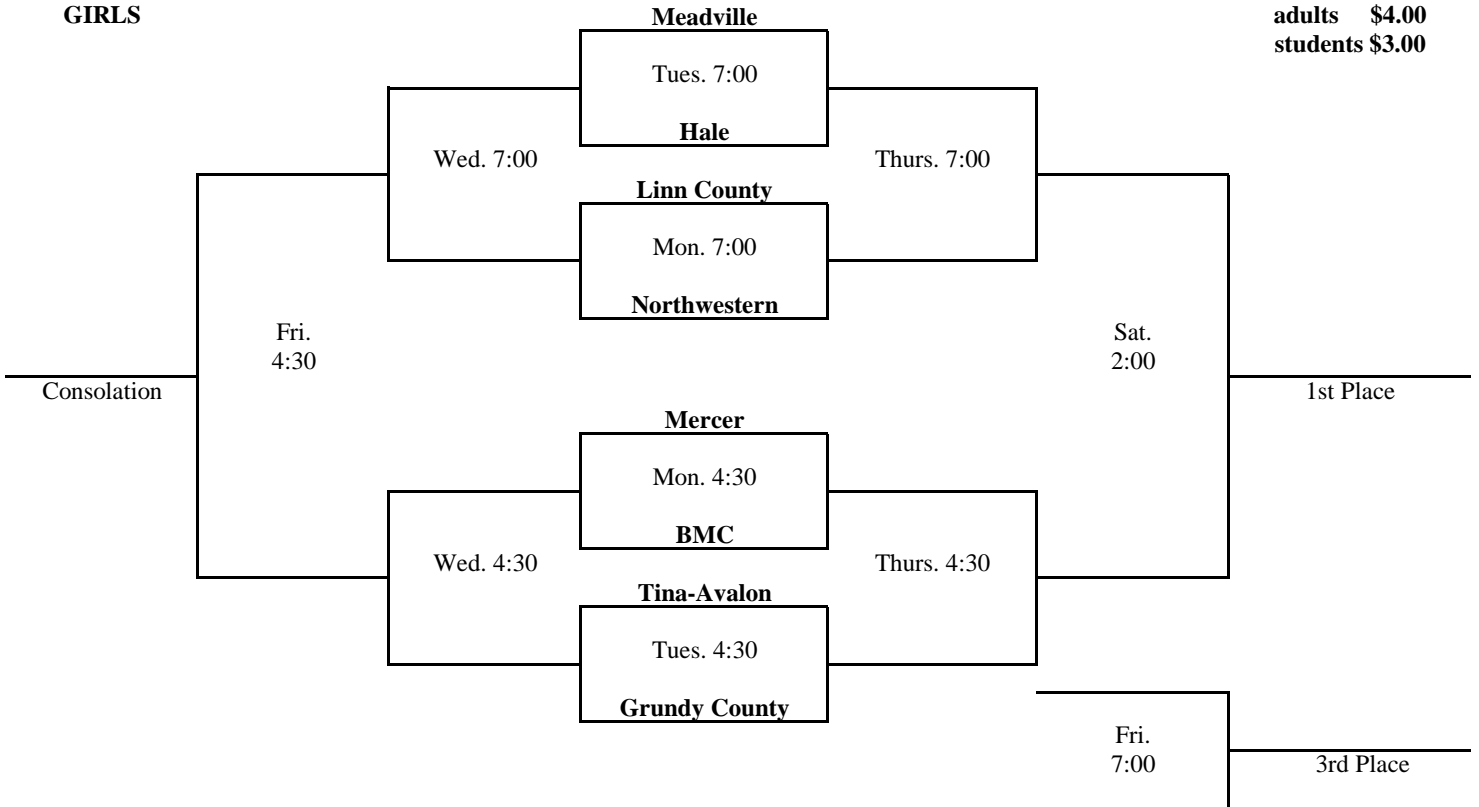

# Meadville Invitational

January 25 - January 30, 2021

Admission  
adults \$4.00  
students \$3.00

## GIRLS